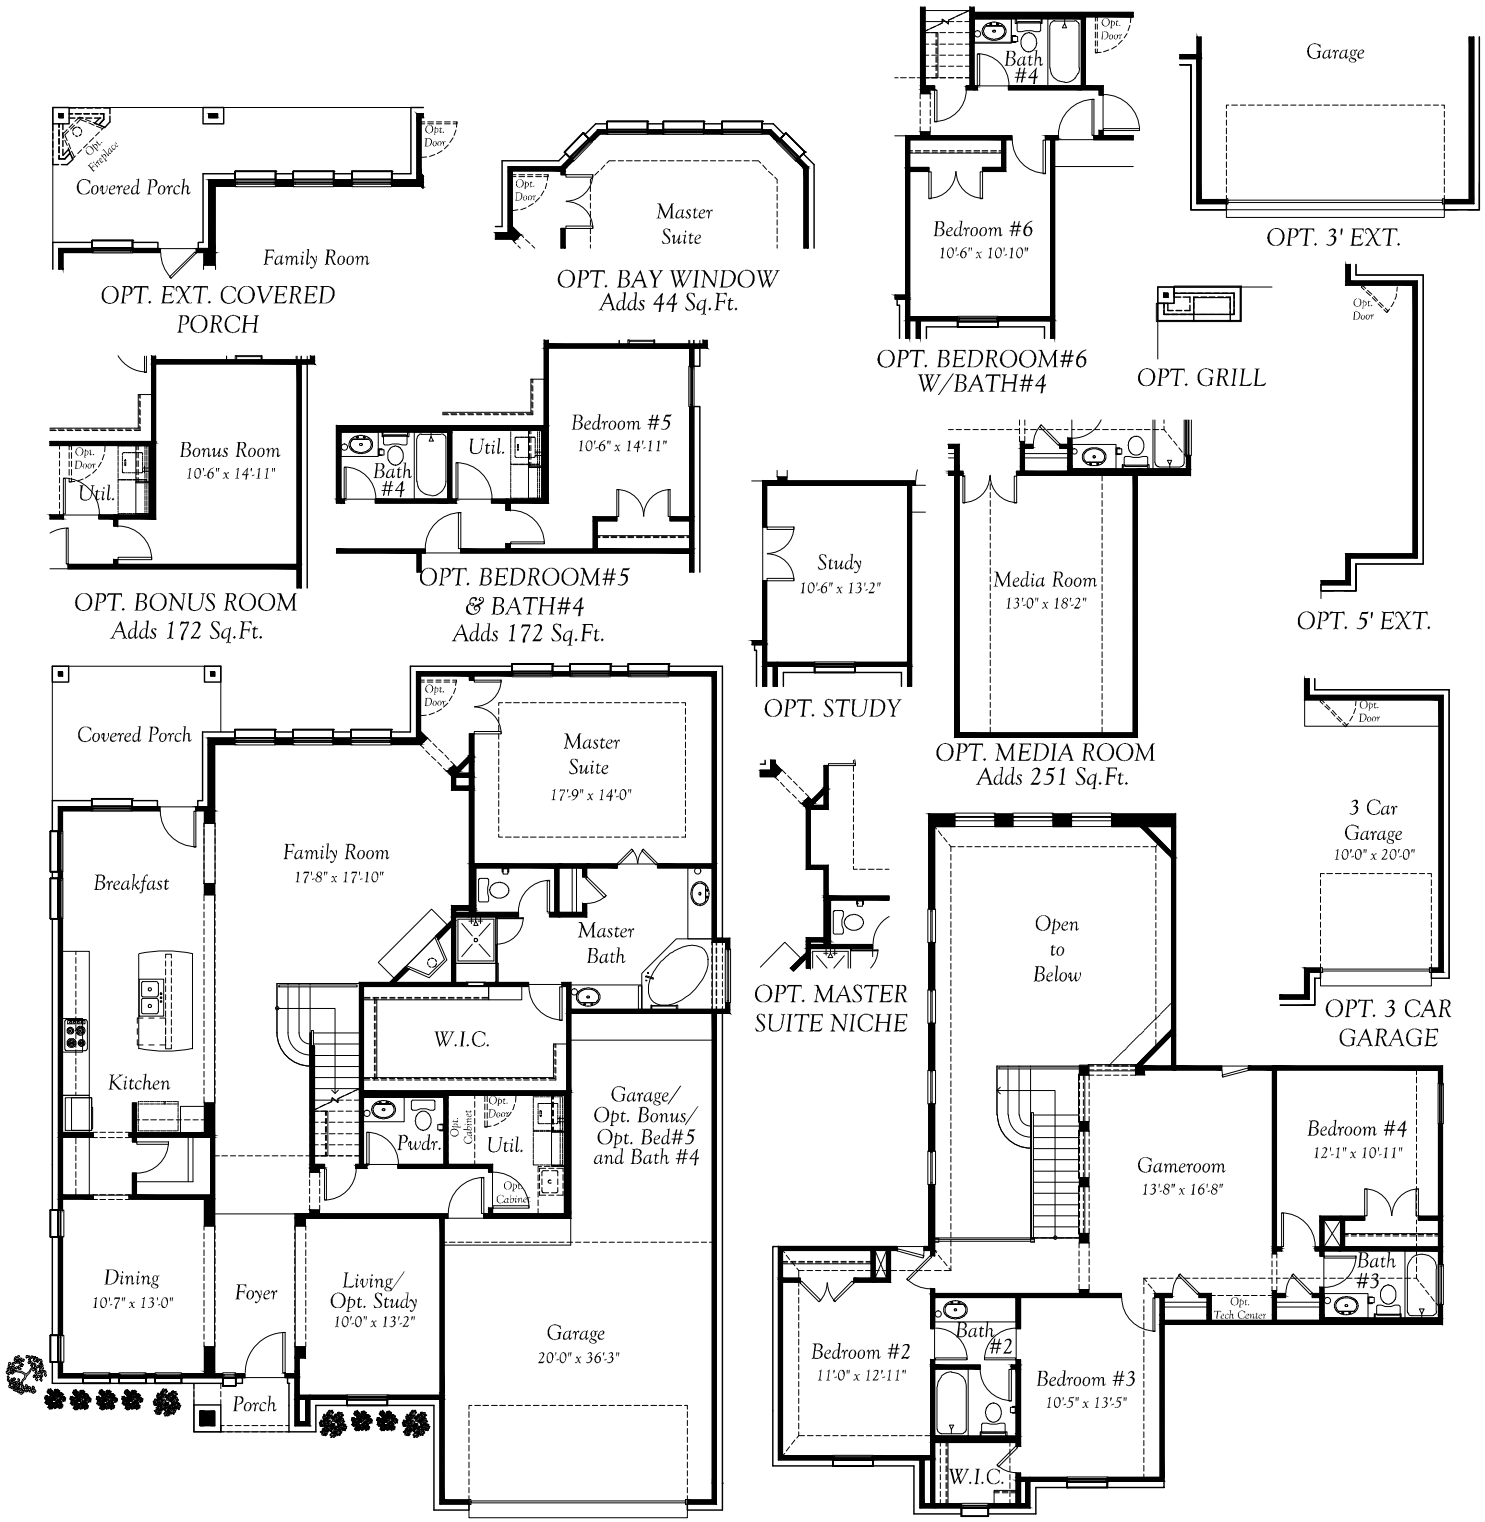

Huntington
 Plan 5040
 Total Living 3085
 W/Media Room 3336
 W/Bonus Room 3257
 W/Bedroom #5 3257

FIRST FLOOR

SECOND FLOOR

In continuing efforts to improve our floorplans, they may change without notice. Square footages are approximate. Landscaping designs on handouts are for aesthetic purposes only.