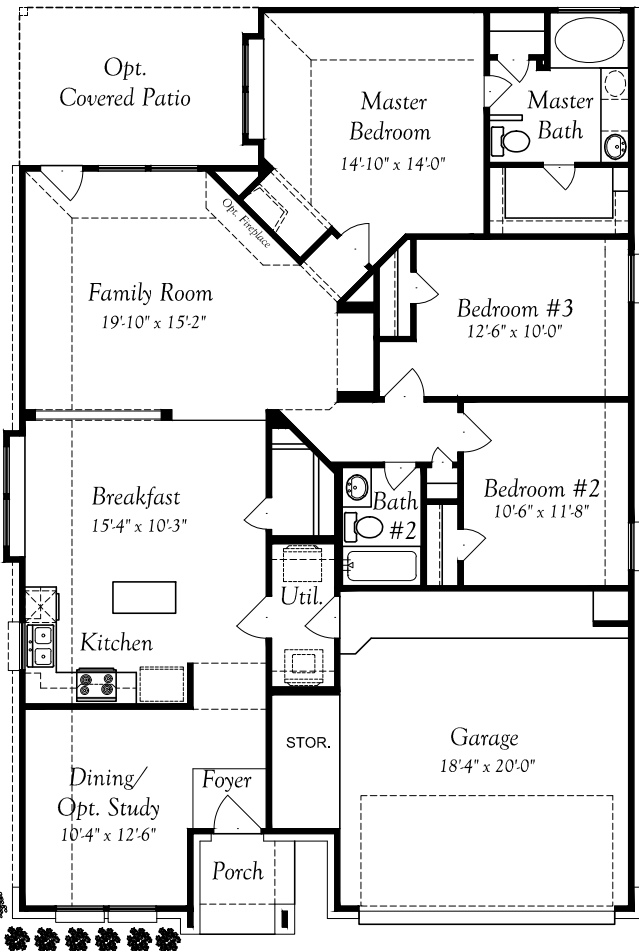

OPT. REAR BRICK
 Adds 23 Sq.Ft.

OPT. STUDY I.L.O.
 LIVING

OPT. CLOSET
 Adds 40 Sq.Ft.

OPT. STUDY I.L.O.
 LIVING

FLOORPLAN