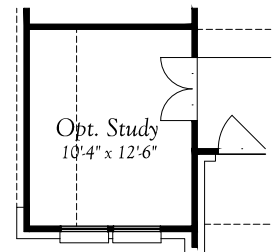

OPT. REAR BRICK
 Adds 23 Sq.Ft.

OPT. STUDY I.L.O.
 LIVING

OPT. CLOSET
 Adds 40 Sq.Ft.

OPT. STUDY I.L.O.
 LIVING

FLOORPLAN