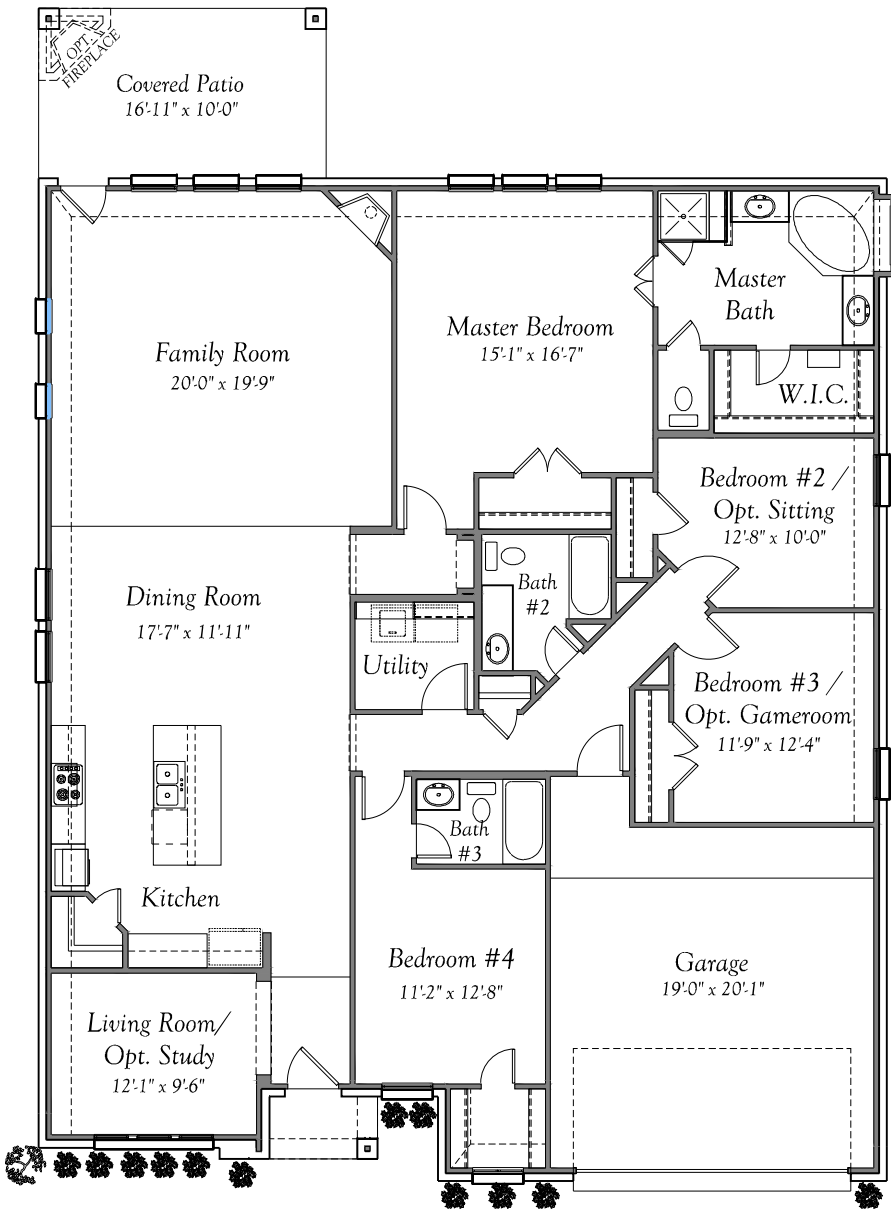

OPT. BAY WINDOW
ADDS 35 SQ. FT.

OPT. SITTING

FLOOR PLAN

OPT. GAMEROOM

OPT. STUDY