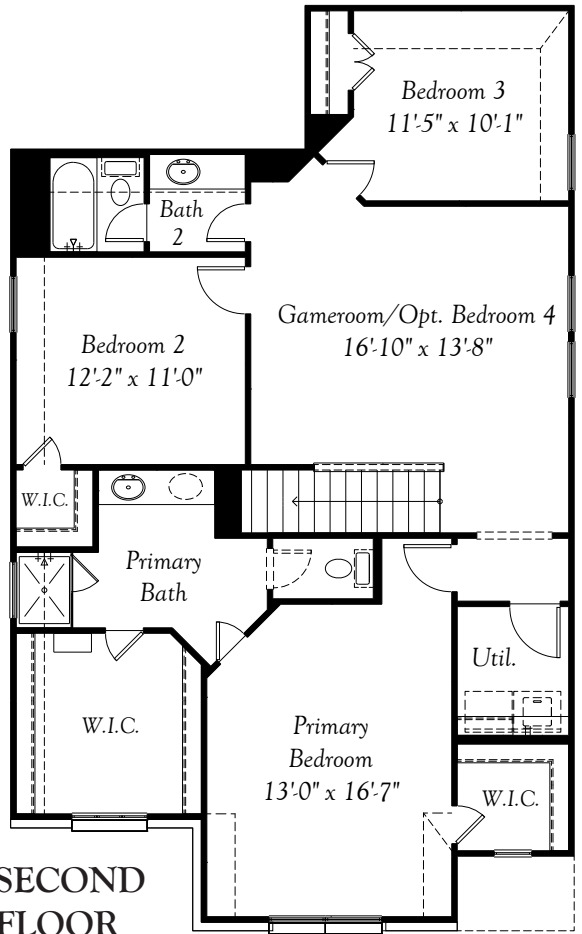

OPT. COVERED PATIO 2

OPT. COVERED PATIO 1

OPT. BATH 3  
Adds 119 Sq. Ft.

FIRST FLOOR

SECOND FLOOR

OPT. BEDROOM 4  
I.L.O. GAMEROOM