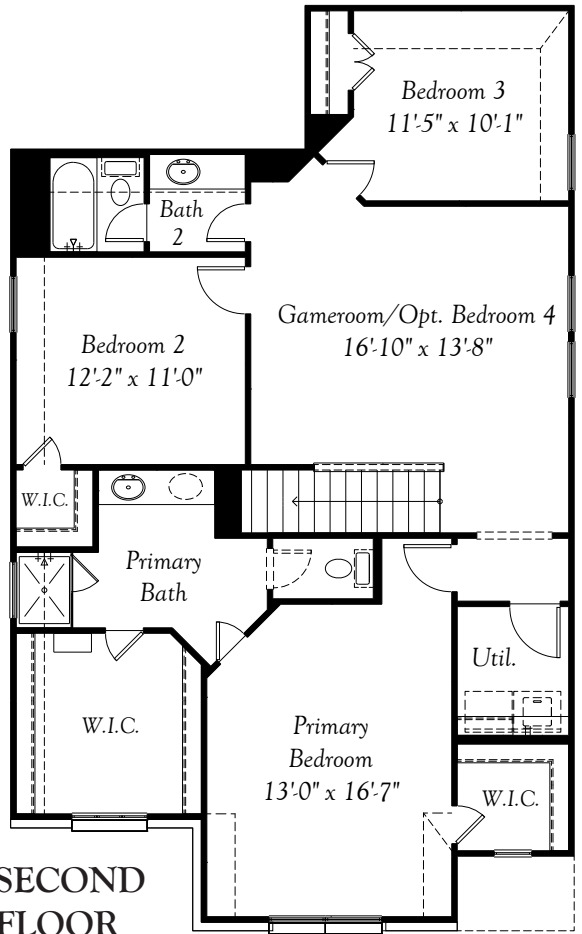

OPT. COVERED PATIO 2

OPT. COVERED PATIO 1

OPT. BATH 3  
Adds 119 Sq. Ft.

FIRST  
FLOOR

SECOND  
FLOOR

OPT. BEDROOM 4  
I.L.O. GAMEROOM

Elevation A

Elevation A w/Opt. Stone

Elevation B

Elevation B w/Opt. Stone

Elevation C

Elevation C w/Opt. Stone