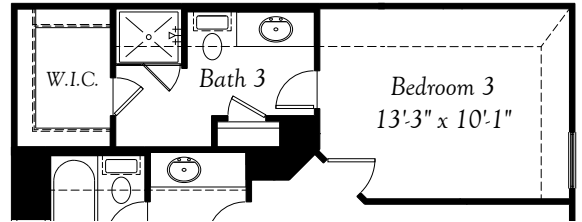

OPT. COVERED PATIO 2

OPT. COVERED PATIO 1

OPT. BATH 3  
Adds 119 Sq. Ft.

FIRST  
FLOOR

SECOND  
FLOOR

OPT. BEDROOM 4  
I.L.O. GAMEROOM

Elevation A

Elevation A w/Opt. Stone

Elevation B

Elevation B w/Opt. Stone

Elevation C

Elevation C w/Opt. Stone