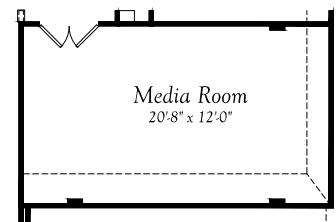

**OPT. COVERED PATIO 1**  
Adds 79 Sq.Ft.

**OPT. COVERED PATIO 2**  
Adds 119 Sq.Ft.

**OPT. COVERED PATIO 3**  
Adds 173 Sq.Ft.

**OPT. PRIMARY BATH**

**FIRST FLOOR**

**SECOND FLOOR**

**OPT. POWDER 2**  
Adds 30 Sq.Ft.

**OPT. BEDROOM 5 & BATH 3**  
Adds 260 Sq.Ft.

**OPT. MEDIA ROOM**  
Adds 260 Sq.Ft.

Elevation A

Elevation A w/Opt. Stone

Elevation B

Elevation B w/Opt. Stone

Elevation C

Elevation C w/Opt. Stone