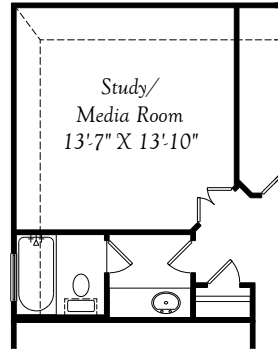

OPT. COVERED
PATIO 1

OPT. COVERED
PATIO 2

OPT. STUDY/MEDIA
ROOM
Adds 195 Sq. Ft.

OPT. BEDROOM 5 &
BATH 3
Adds 322 Sq. Ft.

OPT. PRIMARY
BATH

FIRST
FLOOR

SECOND
FLOOR

OPT. POWDER #2