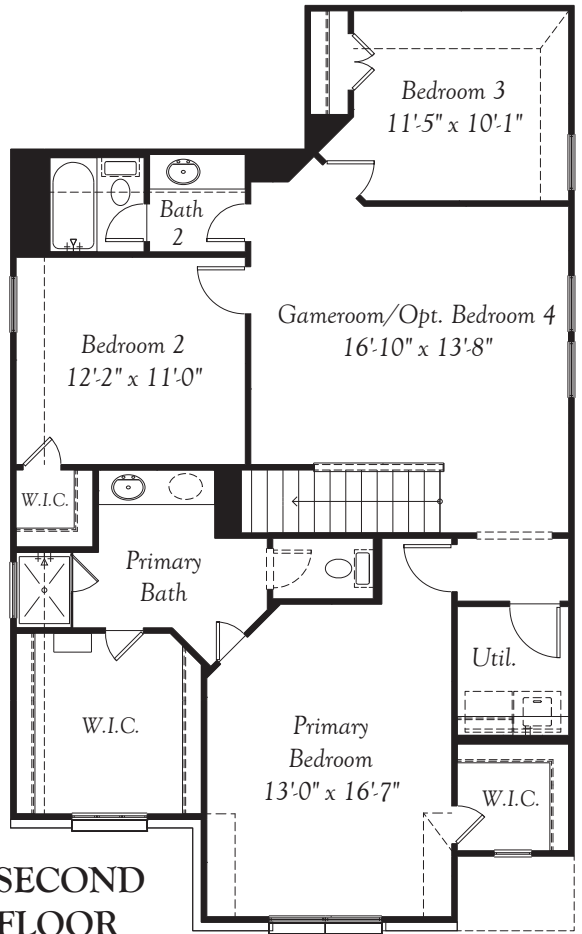

OPT. COVERED PATIO 2

OPT. COVERED PATIO 1

OPT. BATH 3
Adds 119 Sq. Ft.

FIRST FLOOR

SECOND FLOOR

OPT. BEDROOM 4
I.L.O. GAMEROOM