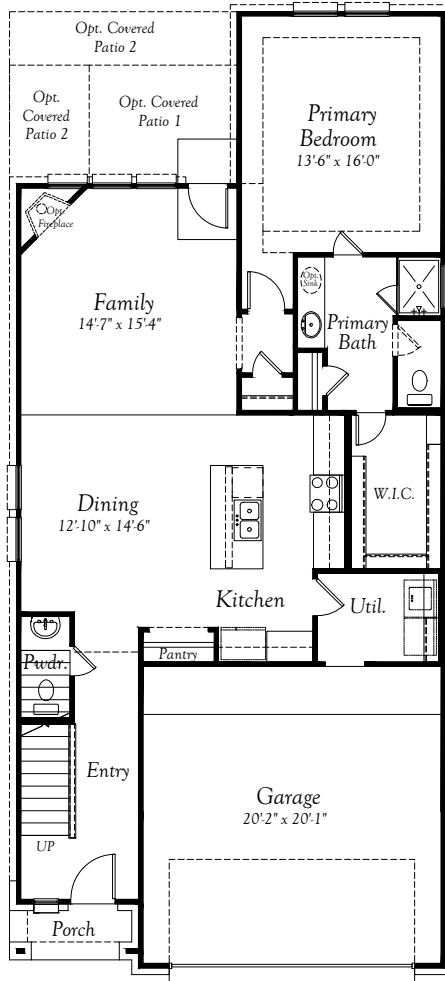

OPT. COVERED PATIO 1
 Adds 79 Sq.Ft.

OPT. COVERED PATIO 2
 Adds 119 Sq.Ft.

OPT. COVERED PATIO 3
 Adds 173 Sq.Ft.

OPT. PRIMARY BATH

FIRST FLOOR

SECOND FLOOR

OPT. POWDER 2
 Adds 30 Sq.Ft.

OPT. BEDROOM 5 & BATH 3
 Adds 260 Sq.Ft.

OPT. MEDIA ROOM
 Adds 260 Sq.Ft.