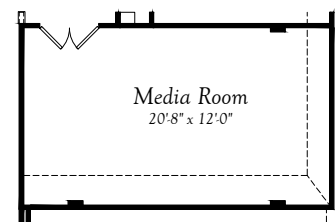

OPT. COVERED PATIO 1
 Adds 79 Sq.Ft.

OPT. COVERED PATIO 2
 Adds 119 Sq.Ft.

OPT. COVERED PATIO 3
 Adds 173 Sq.Ft.

OPT. PRIMARY BATH

FIRST FLOOR

SECOND FLOOR

OPT. POWDER 2
 Adds 30 Sq.Ft.

OPT. BEDROOM 5 & BATH 3
 Adds 260 Sq.Ft.

OPT. MEDIA ROOM
 Adds 260 Sq.Ft.