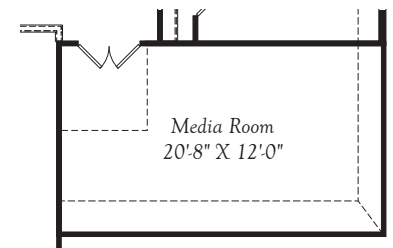

OPT. COVERED
PATIO 1

OPT. COVERED
PATIO 2

OPT. COVERED
PATIO 3

OPT. PRIMARY BATH

FIRST
FLOOR

SECOND
FLOOR

OPT. POWDER #2
Adds 30 Sq. Ft.

OPT. BEDROOM 5 & BATH 3
Adds 260 Sq. Ft.

OPT. MEDIA ROOM
Adds 260 Sq. Ft.