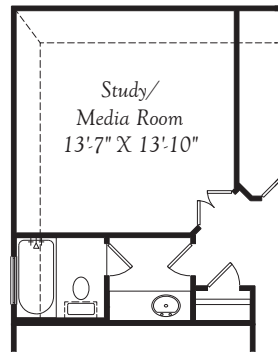

OPT. COVERED  
PATIO 1

OPT. COVERED  
PATIO 2

OPT. STUDY/MEDIA  
ROOM  
Adds 195 Sq. Ft.

OPT. BEDROOM 5 &  
BATH 3  
Adds 322 Sq. Ft.

OPT. PRIMARY  
BATH

FIRST  
FLOOR

SECOND  
FLOOR

OPT. POWDER #2