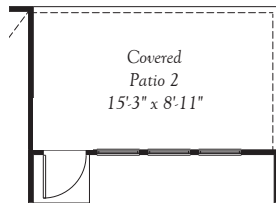

OPT. COVERED  
PATIO 1

OPT. COVERED  
PATIO 2

OPT. STUDY/MEDIA  
ROOM  
Adds 195 Sq. Ft.

OPT. BEDROOM 5 &  
BATH 3  
Adds 322 Sq. Ft.

OPT. PRIMARY  
BATH

FIRST  
FLOOR

SECOND  
FLOOR

OPT. POWDER #2